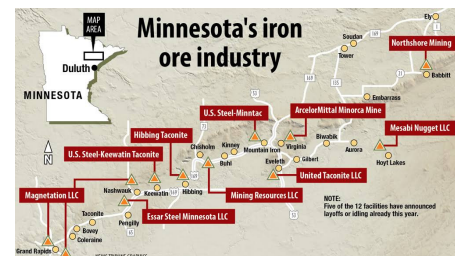

Minnesota

Minnesota is a Midwestern U.S. state bordering Canada and Lake Superior, the largest of the Great Lakes. The state contains more than 10,000 other lakes, including Lake Itasca, the Mississippi River's primary source. The "Twin Cities" of Minneapolis and state capital Saint Paul are dense with cultural landmarks like the Science Museum of Minnesota and the Walker Art Center, a modern art museum.

Capital: Saint Paul

Minimum wage: 7.75 USD per hour (Aug 1, 2016)

Population: 5.49 million (2015)

Governor: Mark Dayton

Senators: Al Franken, Amy Klobuchar (D)

Minnesota Mining Iron Range

Iron Range refers collectively or individually to a number of elongated iron-ore mining districts around Lake Superior in the United States and Canada.

Hull-Rust Mahoning Mine View

Located 1 mile north of downtown Hibbing.

Over 4 miles long and 1.5 miles wide. This Open Pit Iron Mine is often considered the Grand Canyon of the North! Nestled amongst the abandoned foundations of "The Town that Moved", this scenic overlook is both vast and beautiful and will give you a true sense of the history of the industry and region. Over 519 million tons of waste material and 690 million tons of iron ore have been removed from the mine area since ore shipments began in 1895. The mine was listed as a National Historic Landmark, and added to the National Register of Historic Places on November 13, 1966. The mine is still operated today by the Hibbing Taconite Company, where 'taconite' pellets are produced.